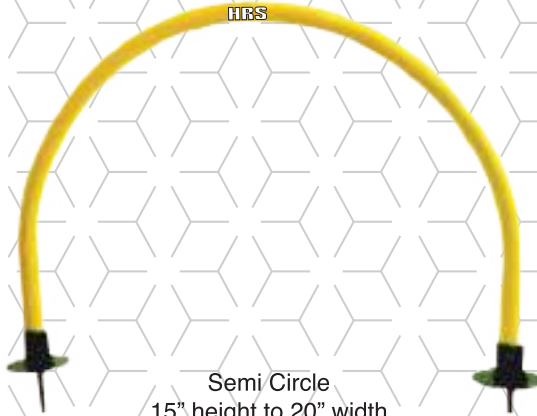

Whistle Jar

Whistle Cord

Colour Available

Red, Green, Blue, Floro, Orange, Black

PASSING ARC

Square
CA 228A

Square
18"

CA 228B