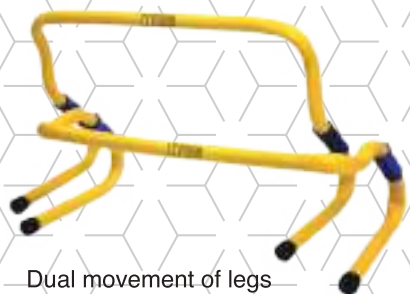

CA 216
(6", 12") Multi Height

Dual movement of legs
6" to 12" height