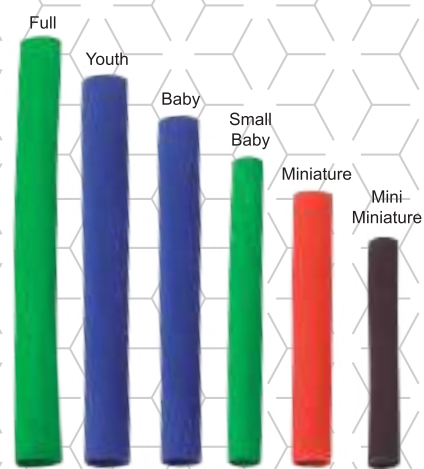

Diamond Knurling
CBG 114 / 115

Full

Youth

Baby

Small Baby

Miniature

Mini-Miniature