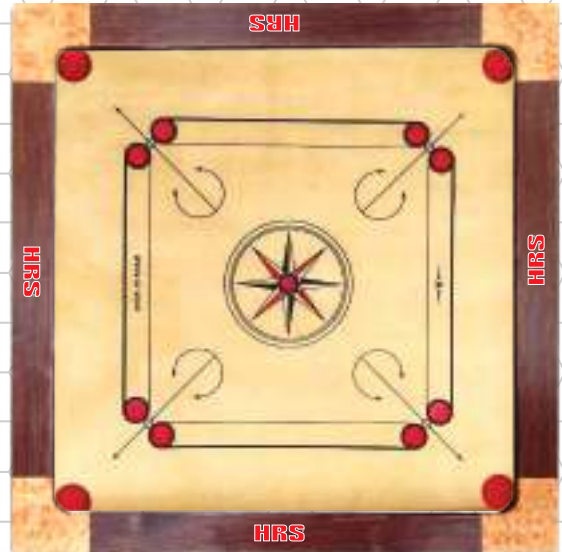

Available in different sizes and ply thickness.