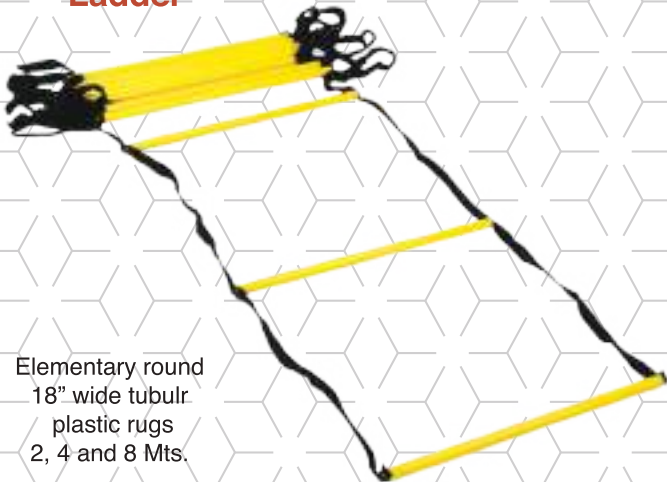

Semi Circle
15" height to 20" width

CA 228

Adjustable 12", 15", 18"

Speed Chute
CA 227
(40", 48", 54", 60")

Pop-Up Goal Post Collapsible
CA 229
(2.5, 4 & 6 ft)

**Free Kick Man/
Penalty Dummies**

Ladder

Elementary round
18" wide tubular
plastic rugs
2, 4 and 8 Mts.