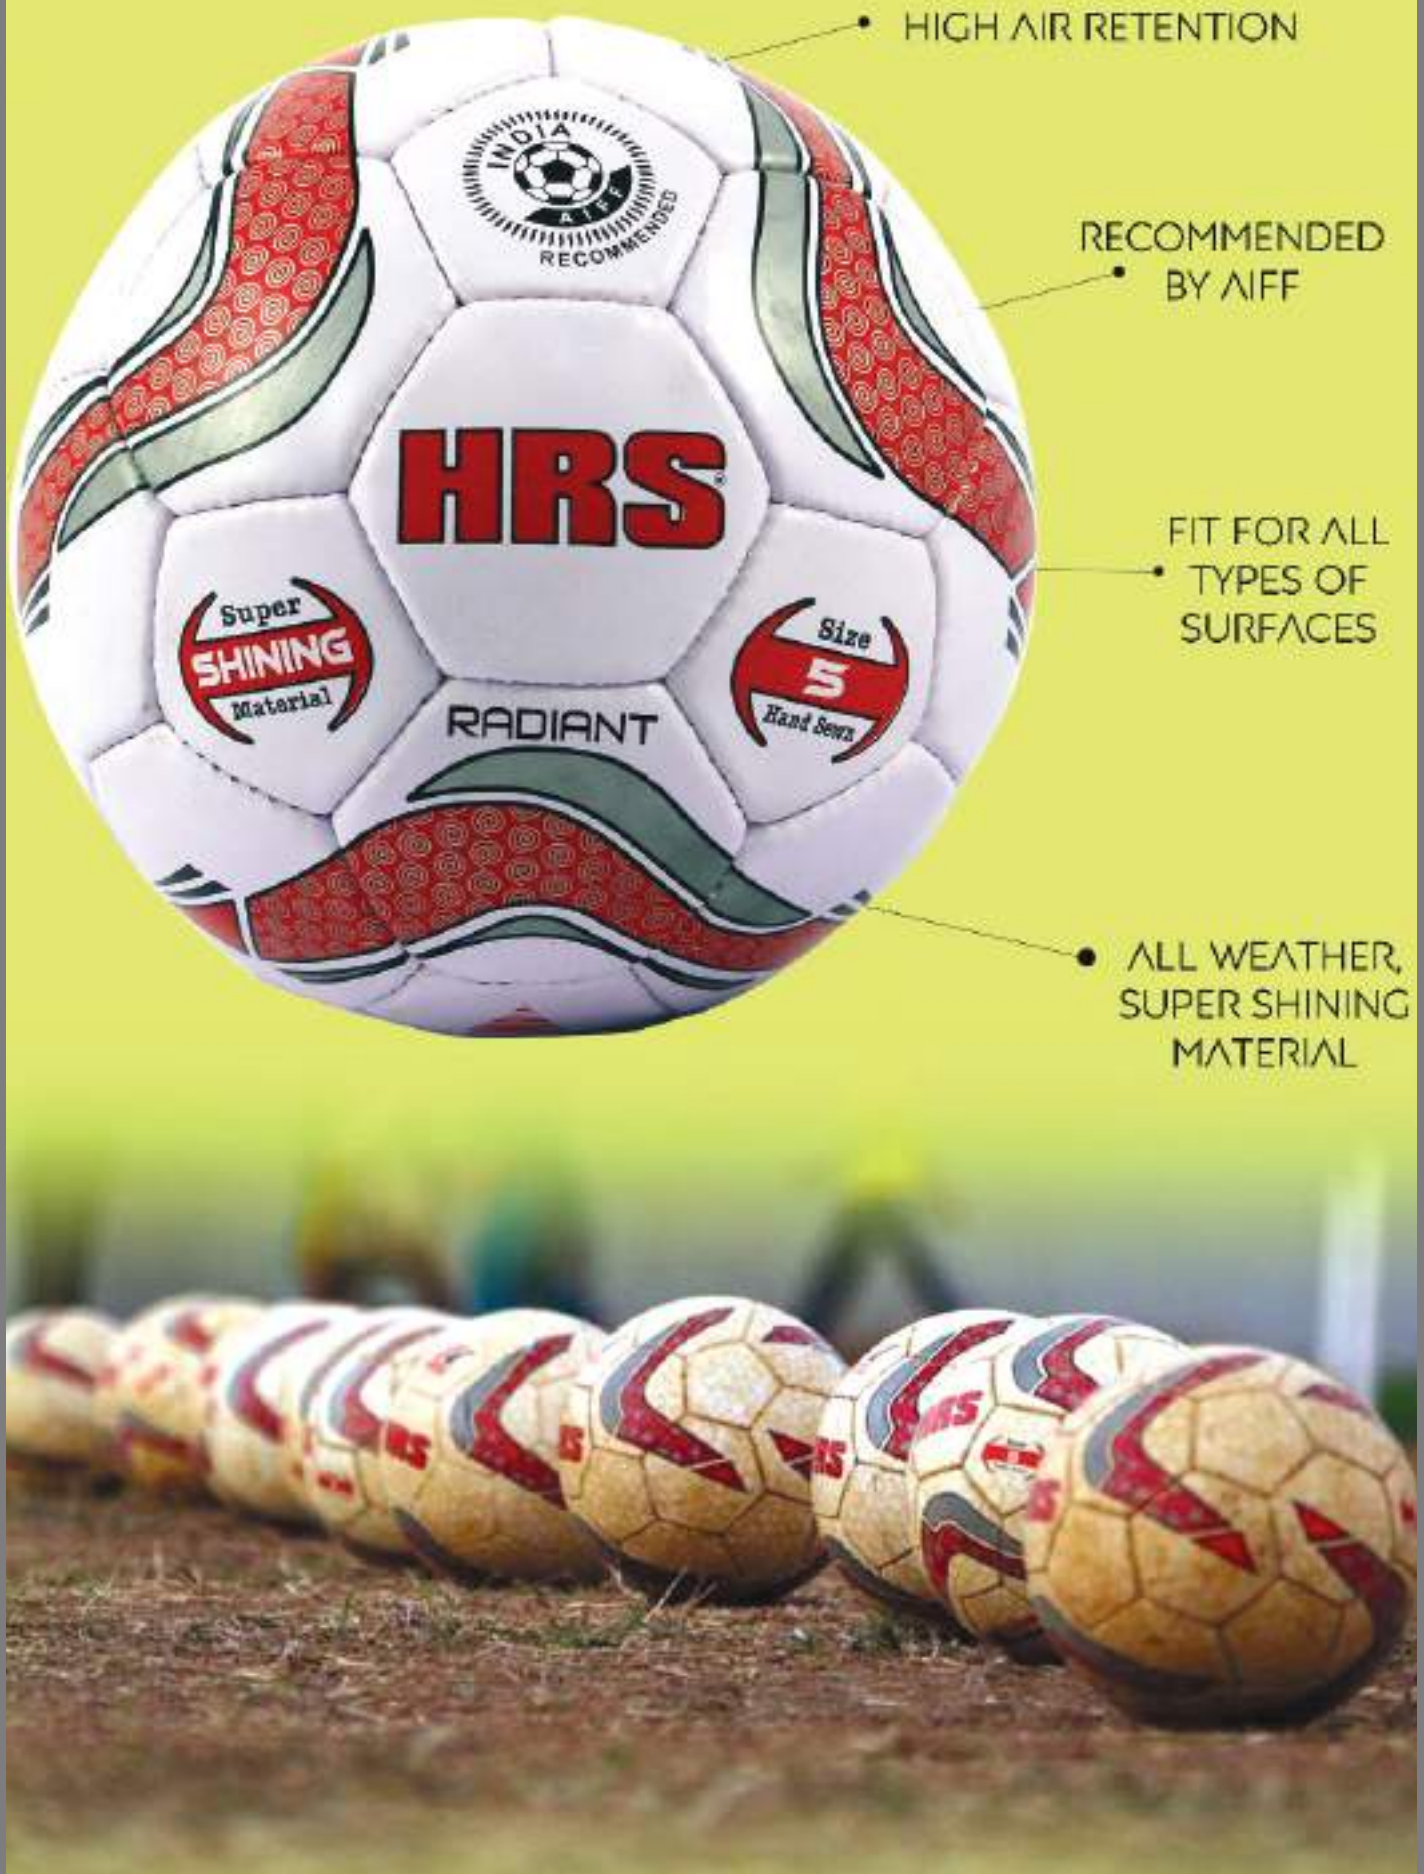

Radiant
FB 100

Revolutionary Hand stitched Footballs for all grounds, weather, ages and levels.