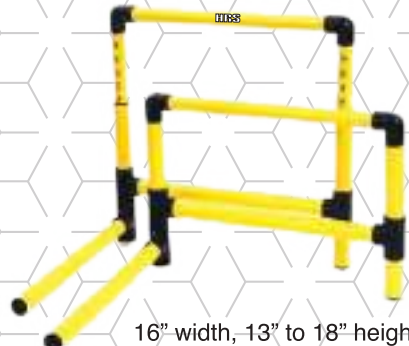

Flexible & easy Height adjustable
21" width, 21" to 36" height

CA 211

16" width, 13" to 18" height